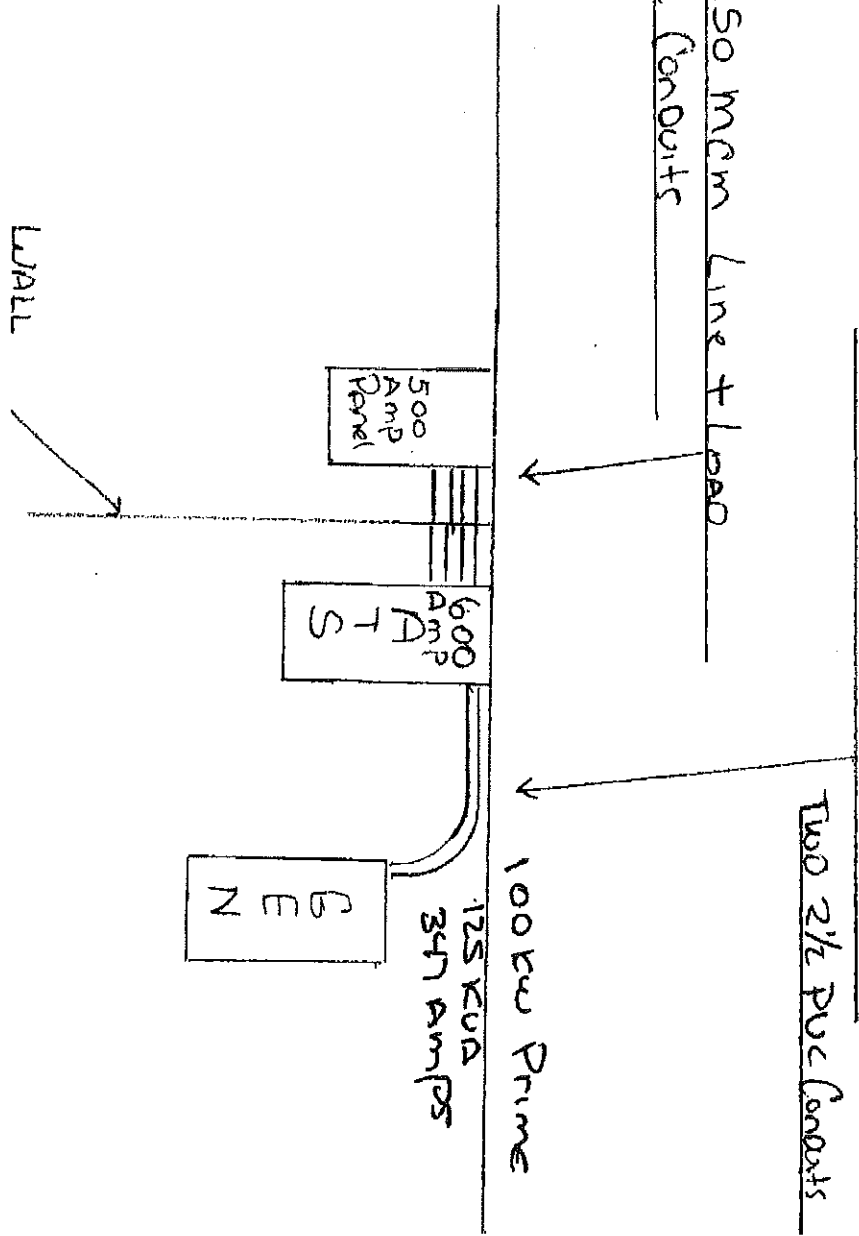

Parallel 250 mm Line + Load
four four inch PVC conduits

Parallel 3/4" From Gas To ATE
Two 2 1/2 PVC Conduits

CEPH